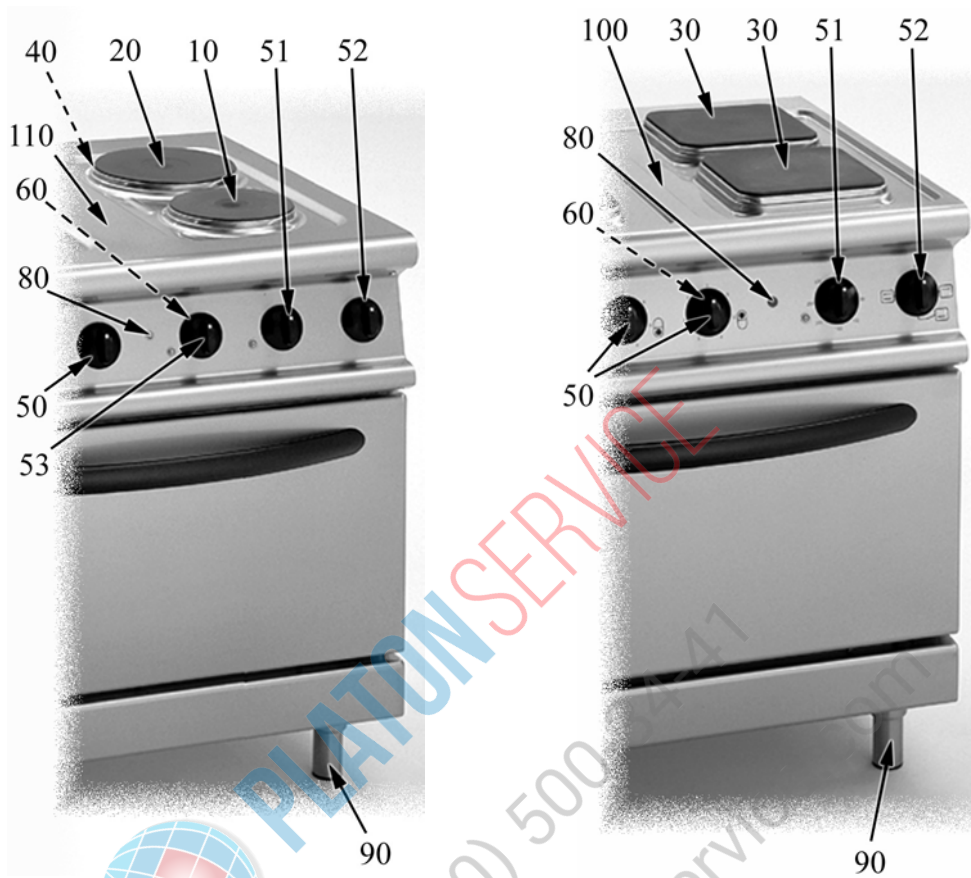

PLATON SERVICE
8 (800) 500 4447
www.platonservice.com

Spare parts

ID	Type	Model	Voltage	Description	P-code
Module:General parts					
10		72TPT,72PT,7-2FXE		Cooking plate 2000W 230V Diam. 180	A048901
10		74TPT,74PT,74EPT		Cooking plate 2000W 230V Diam. 180	A048901
10		76TPT,76PT,76EANPT,76EEACPT		Cooking plate 2000W 230V Diam. 180	A048901
20		72TPT,72PT,7-2FXE		Cooking plate 2600W 230V Diam. 220	A045601
20		74TPT,74PT,74EPT		Cooking plate 2600W 230V Diam. 220	A045601
20		76TPT,76PT,76EANPT,76EEACPT		Cooking plate 2600W 230V Diam. 220	A045601
30		72TPQ,72PQ		Cooking plate 2600W 220x220	A036720
30		74TPQ,74PQ,74EPQ		Cooking plate 2600W 220x220	A036720
30		76TPQ,76PQ,76EANPQ		Cooking plate 2600W 220x220	A036720
30		76EEACPT		Cooking plate 2600W 220x220	A036720
40		72TPT,72PT,7-2FXE		Bracket for plate size 220	A049000
40		74TPT,74PT,74EPT		Bracket for plate size 220	A049000
40		76TPT,76PT,76EANPT,76EEACPT		Bracket for plate size 220	A049000
50				Black Knob	2599211
51		74EPT,76EANPQ,76EANPT, 76EEACPT,76EEACPT		Black Knob electric oven switch	2599207
51		74EPQ		Black Knob electric oven switch	2599207
52		74EPT,76EANPQ,76EANPT, 76EEACPT,76EEACPT		Black Knob electric oven	2599208
52		74EPQ		Black Knob electric oven	2599208
53		76EEACPT,76EEACPT		Black Knob hot cupboard	2599210
60		72TPT,72PT,7-2FXE		Under-knob gasket	2519490
60		72TPQ,72PQ		Under-knob gasket	2519490
60		74TPT,74PQ		Under-knob gasket	2519490
60		76EANPT,76EANPQ		Under-knob gasket	2519490
60		76EEACPT		Under-knob gasket	2519490
60		76TPT,74EPT,76PT		Under-knob gasket	2519490
60		76TPQ,74EPQ,76PQ		Under-knob gasket	2519490
80				White lens	A039207
90		72PT,74PT,74EPT,76PT,76EANPT, 76EEACPT,76EANPQ,76EEACPT, 7-2FXE		Foot with sleeve 115 x 1 1/2"	2519500
90		72PQ,74PQ,74EPQ,76PQ		Foot with sleeve 115 x 1 1/2"	2519500

700 Series=700 Series

72TPT=72/02TCEPT, 72TPQ=72/02TCEPQ, 74TPT=74/02TCEPT, 74TPQ=74/02TCEPQ, 76TPT=76/02TCEPT,
76TPQ=76/02TCEPQ, 72PT=72/02CEPT, 72PQ=72/02CEPQ, 74PT=74/02CEPT, 74EPT=74/02CEEPT, 74PQ=74/
02CEPQ, 74EPQ=74/02CEEPT, 76PT=76/02CEPT, 76EANPT=76/02CEEANPT, 76EEACPT=76/02CEEEACPT,
76PQ=76/02CEPQ, 76EANPQ=76/02CEEANPQ, 76EEACPT=76/02CEEEACPT, 7-2FXE=7-2FXE

A=3/N/PE~400/230V 50Hz, H=3/PE~230V 50Hz