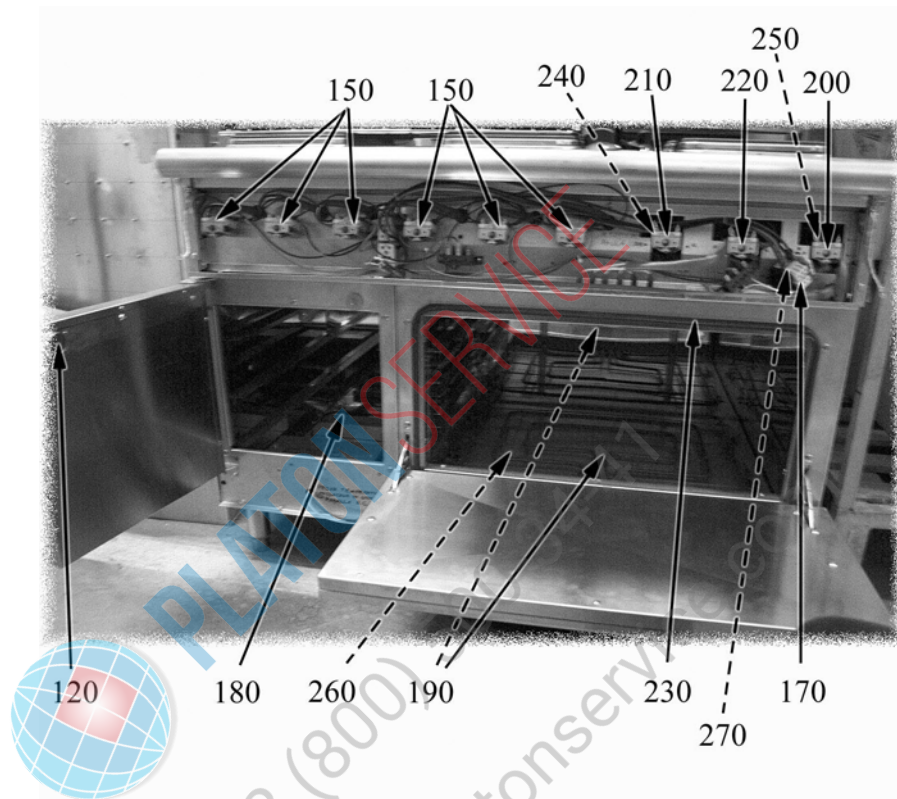

A=3/N/PE~400/230V 50Hz, H=3/PE~230V 50Hz

PLATON SERVICE
8 (800) 500-34-34
www.platonservice.com

Spare parts

ID	Type	Model	Voltage	Description	P-code
Module: Electric components					
-				2-pole terminal block	A036050
170		74EPT,76EANPQ,76EANPT, 76EEACPQ,76EEACPT		5-pole terminal block + T	A036206
170		74EPQ		5-pole terminal block + T	A036206
180		76EEACPQ,76EEACPT		Heating element 420 W 230 V hot cupboard	A036800
190		74EPT,76EANPQ,76EANPT, 76EEACPQ,76EEACPT		Heating element 2750 W 3x230/400 V GN 2/1 oven	A037550
190		74EPQ		Heating element 2750 W 3x230/400 V GN 2/1 oven	A037550
150				Switch, 7 positions	A045500
200		74EPT,76EANPQ,76EANPT		Switch for three-phase thermostat	A046001
200		74EPQ		Switch for three-phase thermostat	A046001
210		76EEACPQ,76EEACPT		Switch for single-phase thermostat	A046000
220		74EPT,76EANPT,76EEACPT, 76EANPQ,76EEACPQ		Switch, 4 positions	A046750
220		74EPQ		Switch, 4 positions	A046750
230		76EANPQ,76EEACPQ		Oven door gasket	2510674
230		74EPQ		Oven door gasket	2510674
240		76EEACPQ,76EEACPT		Thermostat 30-90 single-phase	A046050
250		74EPT,76EANPQ,76EANPT		Thermostat 50-275 three-phase	A044601
250		74EPQ		Thermostat 50-275 three-phase	A044601
270				Safety thermostat 350	A046150
260		76EANPQ,76EEACPQ		Bottom plate for 70/02 electric oven	2550350
260		74EPQ		Bottom plate for 70/02 electric oven	2550350